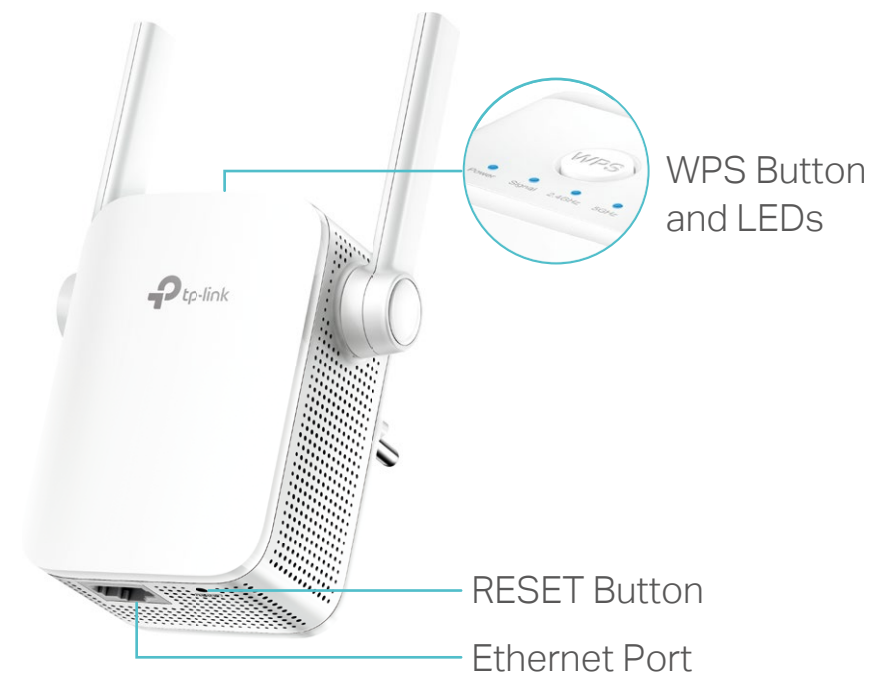

Specifications

Hardware

- Ethernet Port: 1 10/100Mbps RJ45 Port
- Button: WPS Button, RESET Button
- Antenna: 2 External Antennas
- Power Consumption: 6.8W max
- Dimensions (W × D × H):
  3.06 x 1.57 x 3.15 in. (77.8 x 40 x 80 mm)

Wireless

- Wireless Standards: IEEE 802.11a/n/ac 5GHz, IEEE 802.11b/g/n 2.4GHz
- Frequency: 2.4GHz and 5GHz
- Signal Rate: 300Mbps at 2.4GHz, 433Mbps at 5GHz
- Transmit Power: 2.4GHz < 20dBm, 5GHz < 30dBm
- Reception Sensitivity:
  5GHz:
  11a 6Mbps:-93dBm, 11a 54Mbps:-77dBm
  11ac HT20 MCS8:-69dBm, 11ac HT40 MCS9:-66dBm
  11ac HT80 MCS9:-62dBm
  2.4GHz:
  11g 6Mbps:-93dBm, 11g 54Mbps:-74dBm
  11n HT20 MCS7:-76dBm, 11n HT40 MCS7:-73dBm
- Wireless Function: Enable/Disable Wireless Radio
- Wireless Security: WEP, WPA/WPA-PSK2 encryptions, Enable/Disable SSID Broadcast

Others

- Certification
  CE, RoHS
- System Requirements
  Microsoft Windows 98SE, NT, 2000, XP, Vista™ or Windows 7, 8, 8.1, 10, MAC OS, NetWare, UNIX or Linux
  Internet Explorer 11, Firefox 12.0, Chrome 20.0, Safari 4.0, or other Java-enabled browser
- Package Contents
  AC750 Wi-Fi Range Extender RE205
  Quick Installation Guide

For more information, please visit
<http://www.tp-link.com/products/details/RE205.html>
or scan the QR code left

Attention: This device may only be used indoors in all EU member states and EFTA countries.

Specifications are subject to change without notice. TP-Link is a registered trademark of TP-Link Technologies Co., Ltd. Other brands and product names are trademarks or registered trademarks of their respective holders. Copyright ©2020 TP-Link Technologies Co., Ltd. All rights reserved.

*Maximum wireless signal rates are the physical rates derived from IEEE Standard 802.11 specifications. Actual wireless data throughput and wireless coverage per ft² are not guaranteed and will vary as a result of network conditions, client limitations, and environmental factors, including building materials, obstacles, volume and density of traffic, and client location.

*The product may not be compatible with routers or gateways with firmware that has been altered, is based on open source programs, or is non-standard or outdated.

www.tp-link.com

TP-Link AC750 Wi-Fi Range Extender RE205