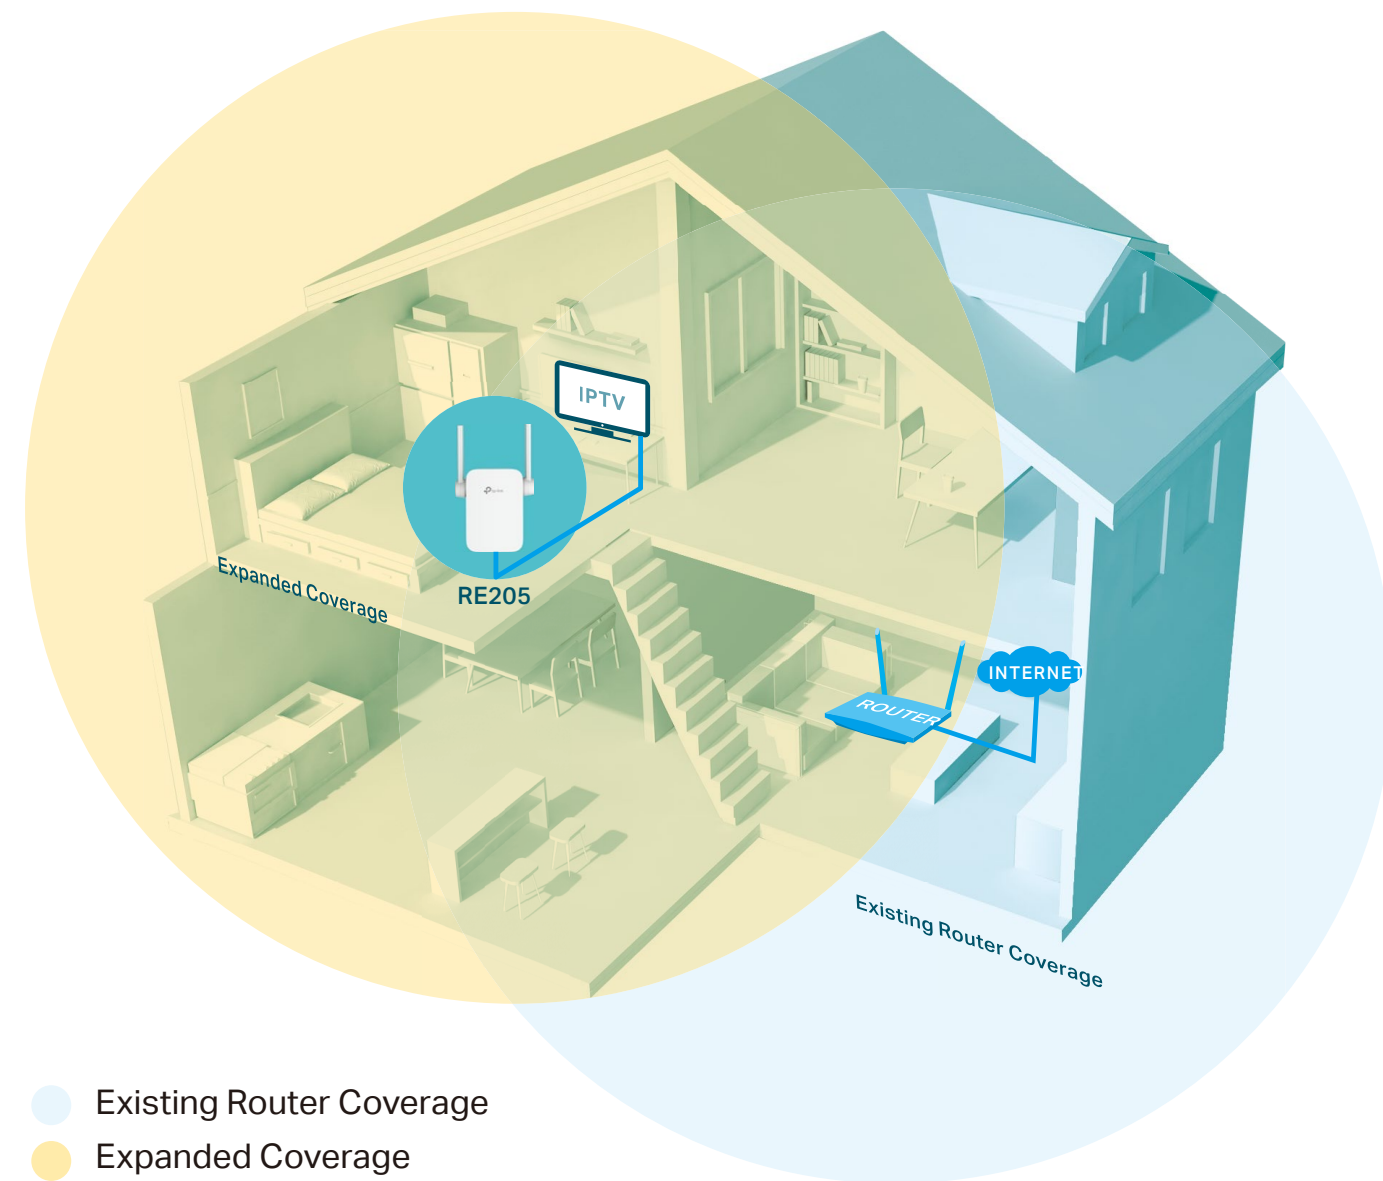

 **Smart Roaming**
Enjoy uninterrupted streaming, surfing and more — even when moving around your home.

 **One Wi-Fi Name**
Stay connected to the same network name in every room.

 **Unified Management**
Manage the whole-home Wi-Fi by managing the central node via Tether app/Web UI.

Upgrade to Mesh Network

Enjoy Mesh network without having to replace your existing router by simply updating your OneMesh™ router's firmware.

Check full list of OneMesh™ routers and range extenders at: <https://www.tp-link.com/onemesh/re205>

*More compatible devices are coming soon.

Highlights

Extend Dual Band Wi-Fi for the Whole Home

The AC750 Wi-Fi Range Extender strengthens and expands your router's signal into areas the router can't reach on its own, achieving speeds of 300Mbps on the 2.4GHz band and 433Mbps on the 5GHz band.

Perfect Location at a Glimpse

An intelligent Signal light helps you quickly find the best location to place the range extender.

Features

Ease of Use

- Intuitive Web UI – Ensures quick and simple installation without hassle
- Secure One-Touch Connection (WPS) – Instantly connects the extender to a router without further configuration
- Hassle-free Management with Tether App – The network management is easy with the TP-Link Tether App, available on any Android or iOS device
- Smart Signal Indicator – See signal strength to find the best spot to extend Wi-Fi
- Easy to install and move – Compact Wall-Plug design
- Ethernet Port – Connects a wired device to your Wi-Fi network