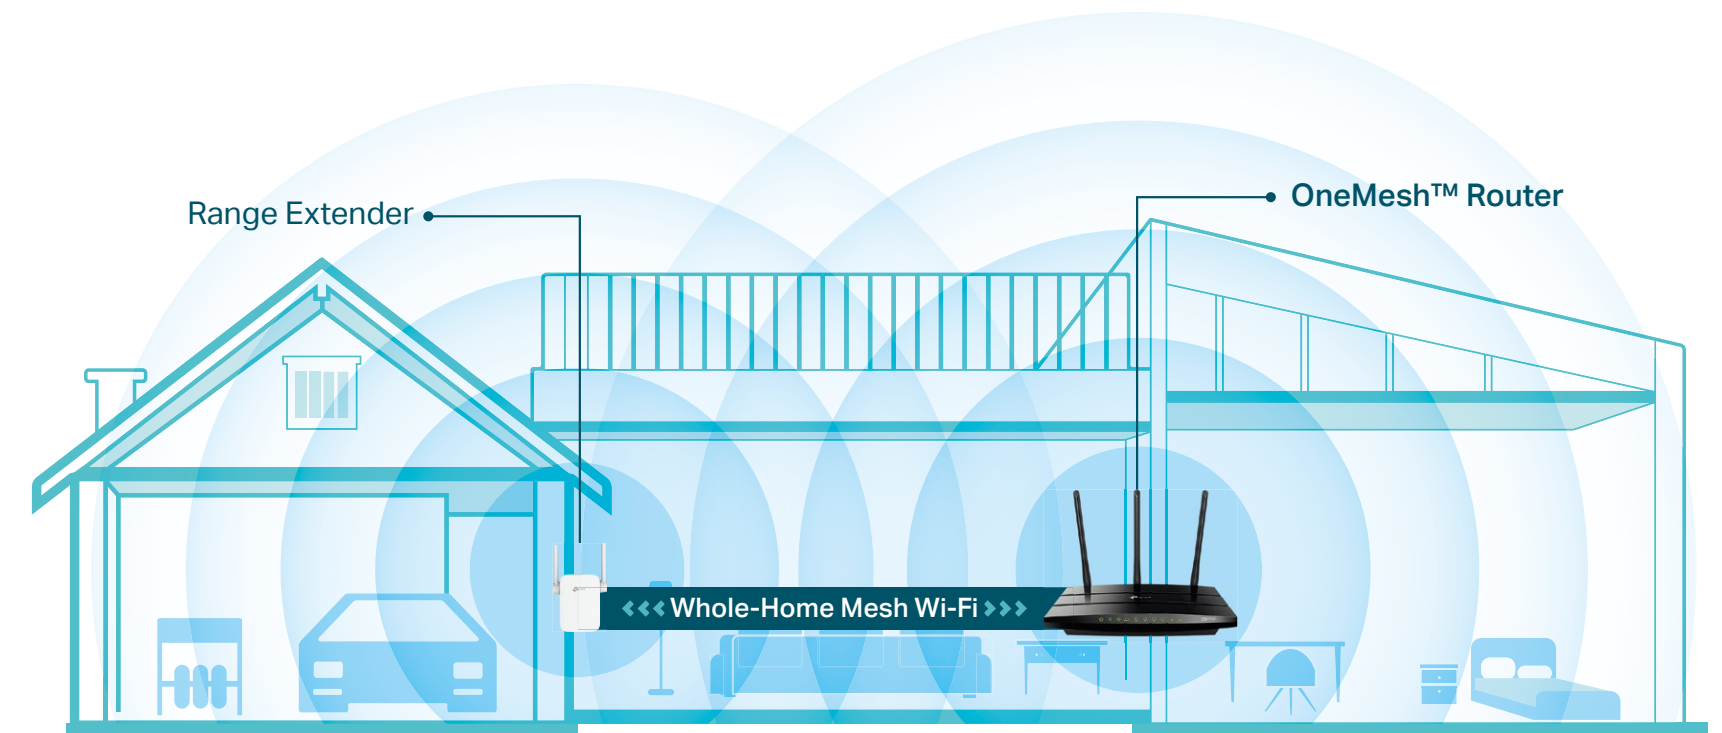

Highlights

OneMesh™: Flexibly Create a Whole-Home Wi-Fi

Create a Mesh network by connecting your range extender to a OneMesh™ router for seamless whole-home coverage.

Wi-Fi Dead-Zone Killer
Eliminate weak signal areas with Wi-Fi coverage for the whole house.

Smart Roaming
Enjoy uninterrupted streaming, surfing and more — even when moving around your home.

One Wi-Fi Name
Stay connected to the same network name in every room.

Unified Management
Manage the whole-home Wi-Fi by managing the central node via Tether app/Web UI.

Upgrade to Mesh Network

Enjoy Mesh network without having to replace your existing router by simply updating your OneMesh™ router's firmware.

Check full list of OneMesh™ routers and range extenders at: <https://www.tp-link.com/onemesh/re205>

*More compatible devices are coming soon.